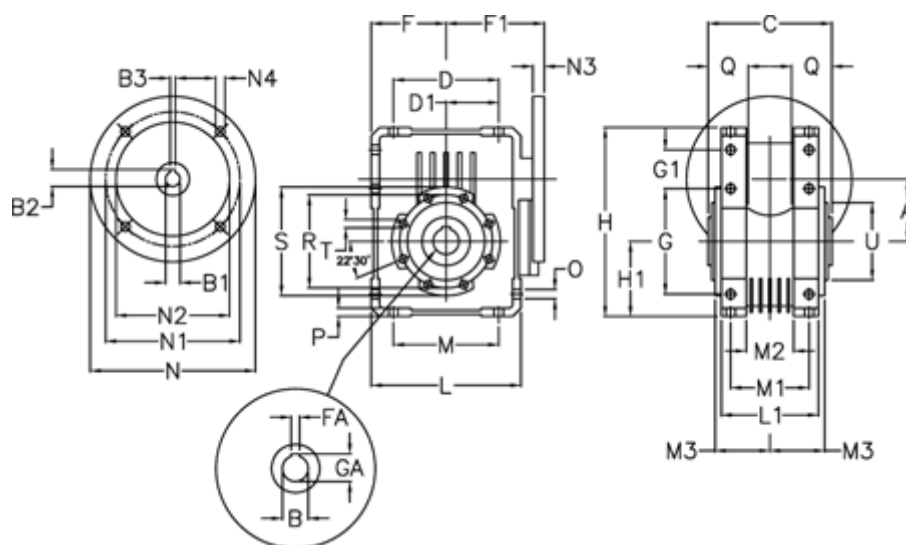

Article number: 392207501074136

Description: Worm Gear with Torque Limiter
W75 L2-U-10-P100B14

Measures

| | | | | |
|------------|-----------|-----------|----------|-----------|
| A = 75 | F = 87 | L = 174 | N2 = 110 | T = M8x14 |
| B = 30 | F1 = 120 | L1 = 104 | N3 = 10 | U = 90 |
| B1 E7 = 28 | FA = 8 | M = 126 | N4 = 8.5 | |
| B2 = 31.3 | G = 126 | M1 = 82 | O = 10.5 | |
| B3 H9 = 8 | G1 = 46.5 | M2 = 44 | P = 9 | |
| C = 127 | GA = 33.3 | M3 = 58.5 | Q = 40 | |
| D = 109.5 | H = 220.5 | N = 160 | R = 110 | |
| D1 = 46.5 | H1 = 87 | N1 = 130 | S = 125 | |